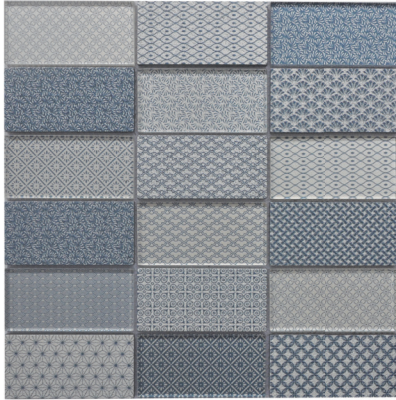

Matrix

*Inspired By Nature,
Made Possible By...*

CANCOS
TILE & STONE

DECO STACK // GLASS MOSAICS

Denim

GLAMXDE42

Linen

GLAMXLI42

Steel

GLAMXST42

APPLICATION	INTERIOR			EXTERIOR		
	R	LC	HC	R	LC	HC
Walls/Backsplashes	X	X	X			
Wet Areas*	X	X	X			
Countertops						
Submerged Areas						

R - Residential LC - Light Commercial HC - Heavy Commercial