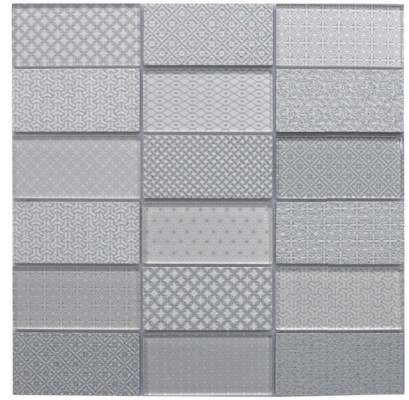

Matrix

*Inspired By Nature,
Made Possible By...*

CANCOS
TILE & STONE

DECO STACK // GLASS MOSAICS

Denim

GLAMXDE42

Linen

GLAMXLI42

Steel

GLAMXST42

APPLICATION	INTERIOR			EXTERIOR		
	R	LC	HC	R	LC	HC
Walls/Backsplashes	X	X	X			
Wet Areas*	X	X	X			
Countertops						
Submerged Areas						

R - Residential LC - Light Commercial HC - Heavy Commercial